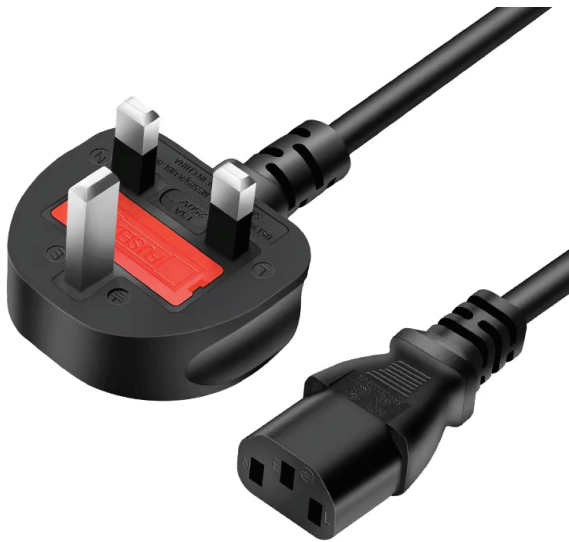

## 65W HP UNIVERSAL AC Adapter Charger with Power Cord

UK Listed AC Adapter for HP Laptop 4.5 \* 3.0mm Blue Tip

MODEL: **JBNBADHP-195V33A**

Made in China

### FEATURES:

Performance & Safety - JOBBE power adapters have the same quality and safety standards as original HP power adapters. Each of our products has undergone strict and professional technical testing to ensure excellent performance and safety. Built-in multiple safety mechanisms, such as protection against short circuit/overheating/overvoltage/overcurrent.

### SPECIFICATIONS:

Brand	: JOBBE
Connector Type	: Blue Tip
Compatible Devices	: Laptops
Compatible Laptop Models	: HP
Included Components	: 1*65W HP AC Adapter Charger 1*Power Cord
Special Feature	: Short Circuit Protection
Input Voltage	: 240 Volts
Mounting Type	: Wall Mount
Amperage	: 3.33 Amps
Wattage	: 65Watt